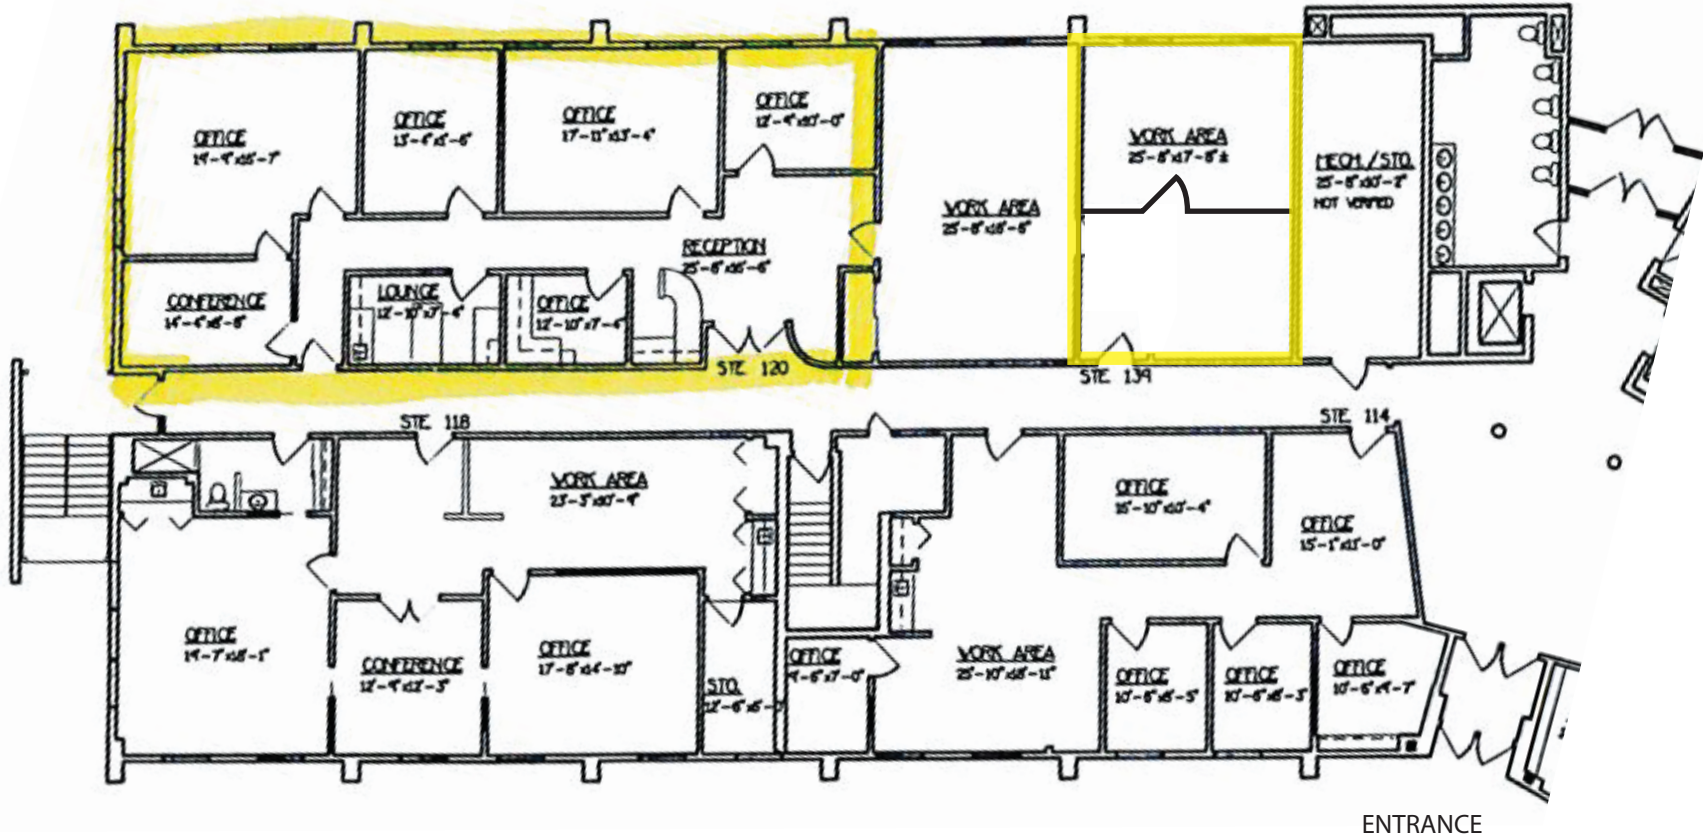

SUITE 160
526 RSF

SUMMIT PROFESSIONAL BUILDING

4001 INDIAN SCHOOL, ALBUQUERQUE, NM 87110

FOR
LEASE

SUMMIT PROFESSIONAL BUILDING

4001 INDIAN SCHOOL, ALBUQUERQUE, NM 87110

FOR
LEASE

- ABQ UPTOWN 6 min/3 mi**
- Altar'd State
 - Anthropologie
 - Apple
 - AT&T
 - Avanti Milano
 - Banana Republic
 - Bravo! Cucina
 - Italiana
 - California Pizza Kitchen
 - Chico's
 - Eddie Bauer
 - Fabletics
 - Fidelity Investments
 - First National Rio Grande
 - Flip Flop Shops
 - Free People
 - Frost
 - Gap
 - J. Jill
 - Jared The Galleria of Jewelry
 - Jos. A. Bank
 - Kendra Scott
 - Kwench Juice Cafe
 - Laser Away
 - Lee Michaels
 - Lucky Brand Jeans
 - lululemon
 - LUSH
 - MAC Cosmetics
 - Mati
 - McAlisters Deli
 - Michael Kors
 - Pottery Barn
 - Purple
 - Soma Intimates
 - Starbucks Coffee
 - Starry Moon
 - Sunglass Hut
 - Sushi Freak
 - Talbots
 - Tempur Pedic
 - The Melting Pot
 - The North Face
 - The Paleta Bar
 - T-Mobile
 - Toni & Guy
 - Two Boys Donuts
 - UNTUCKit
 - Versona
 - Warby Parker
 - White House Black Market
 - Williams-Sonoma